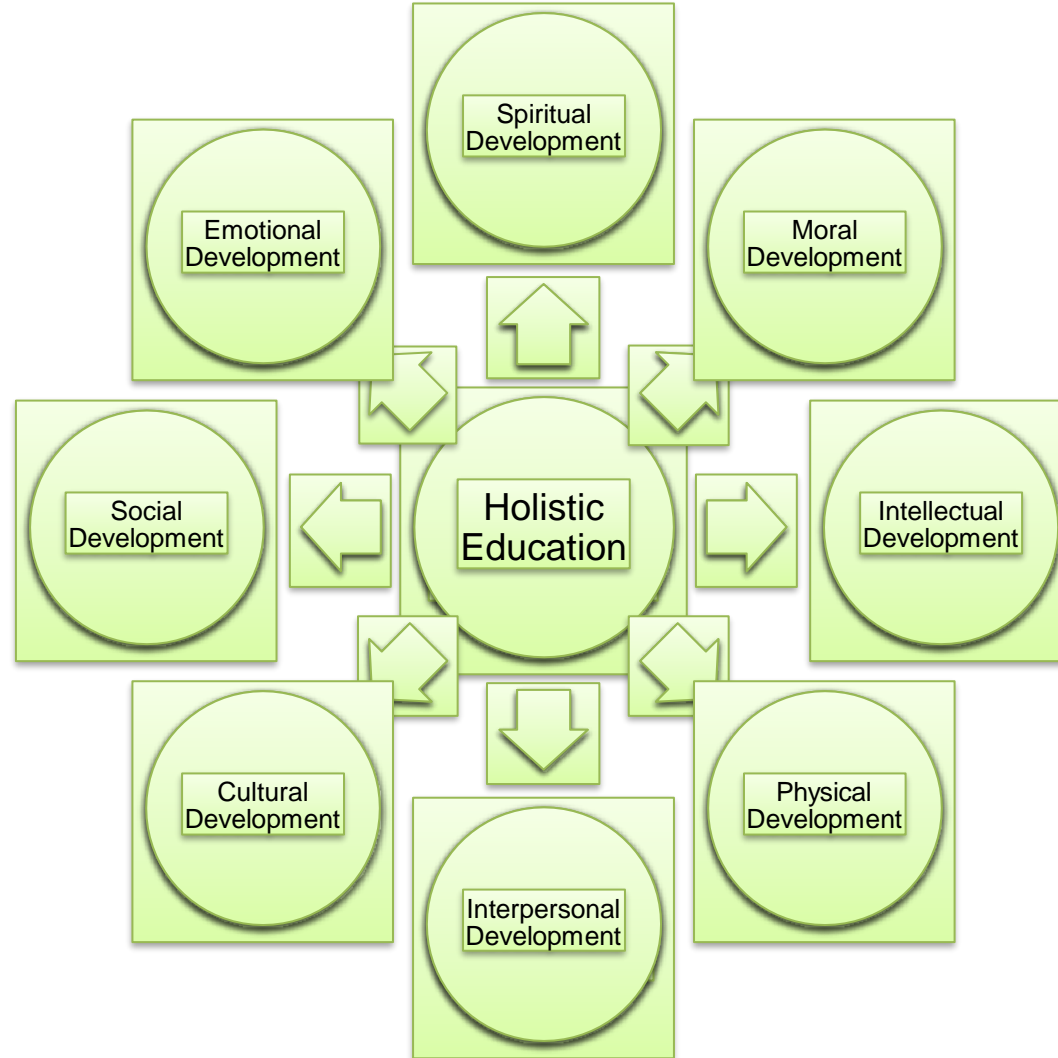

Holistic Tarbiyyah