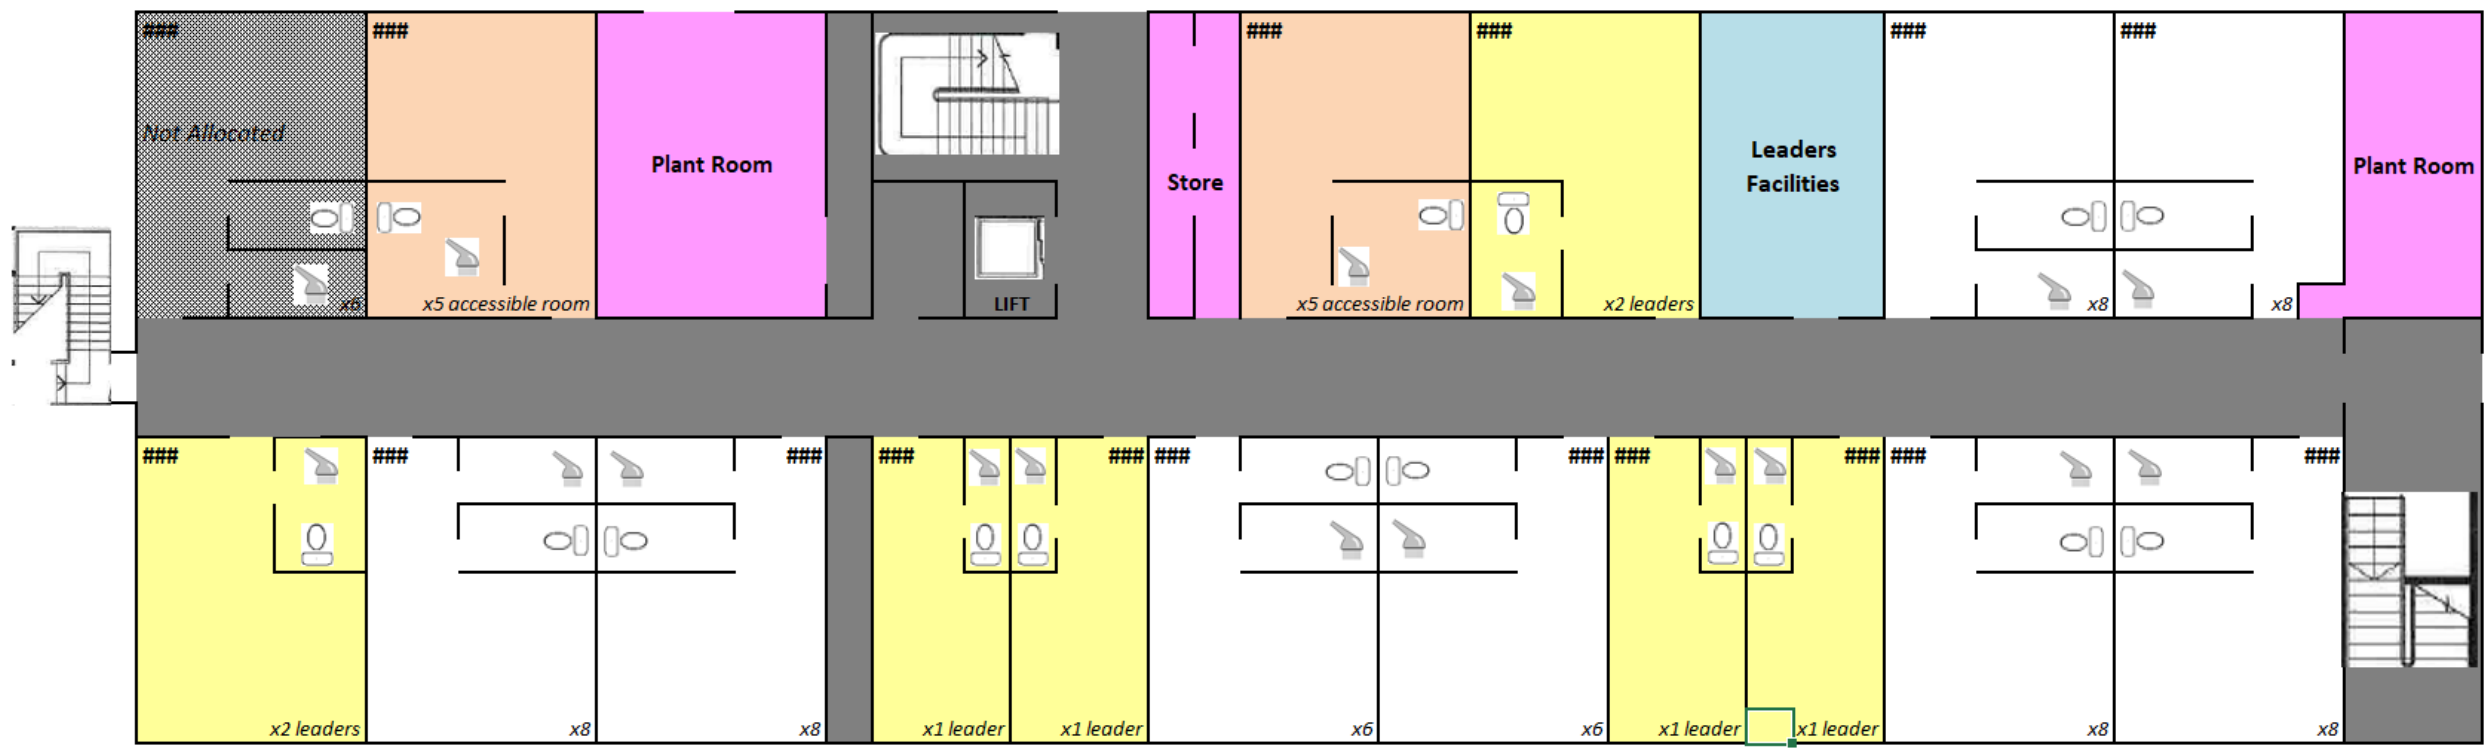

Rooming

Newby Wiske Hall - "Base Camp 1 - Ground Floor " Accommodation Plan

Group Name

Arrival Date

PGL Booking Ref

Departure Date